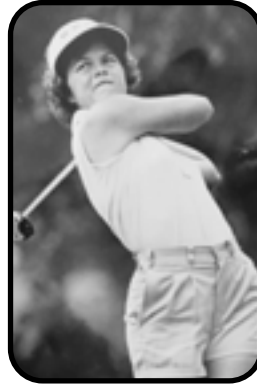

Liz Smart
1986 Champion