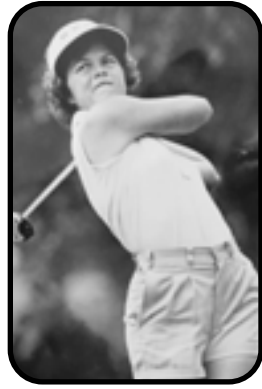

Liz Smart
1986 Champion